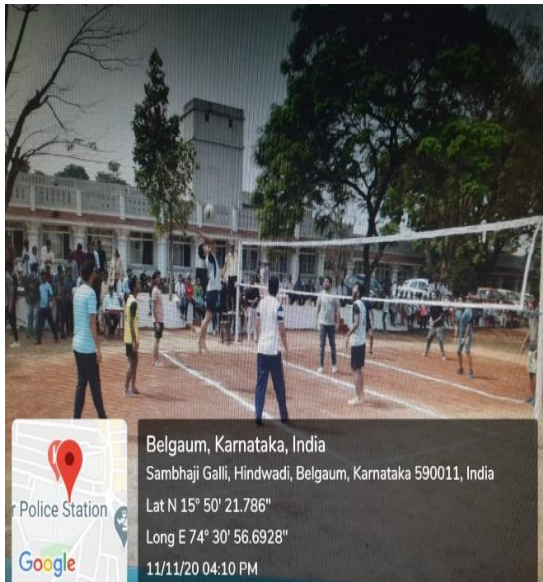

## Sports Facilities

Jawaharlal Nehru Medical College, Belagavi – Indoor Game

Jawaharlal Nehru Medical College, Belagavi – Basket ball court

K L E Shri B M Kankanwadi Ayurveda Mahavidhyalaya, Belagavi – students playing Volley ball