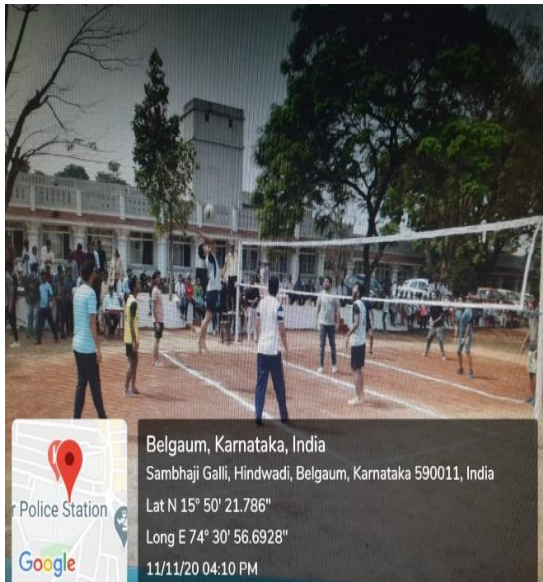

K L E College of Pharmacy, Bengaluru
Open stage- Shanthala Rangamantapa

K L E College of Pharmacy, Bengaluru-
Cultural activity

K L E College of Pharmacy, Bengaluru

Sports Facilities

Jawaharlal Nehru Medical College, Belagavi – Indoor Game

Jawaharlal Nehru Medical College, Belagavi – Basket ball court

K L E Shri B M Kankanwadi Ayurveda Mahavidhyalaya, Belagavi – students playing Volley ball

K L E Shri B M Kankanwadi Ayurveda Mahavidhyalaya, Belagavi – Volley ball court