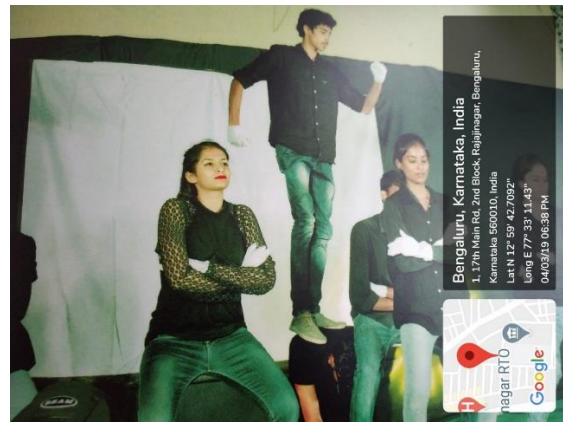

K L E College of Pharmacy, Bengaluru Auditorium Sharadasabhangana

Latitude: 12.995344
 Longitude: 77.553374
 Elevation: 9281m
 Altitude: 9281m
 Time: 21-05-2019 15:36
 Note: Sharadha sabhangana

K L E College of Pharmacy, Bengaluru-
Open Auditorium Shanthala Rangamantapa

K L E College of Pharmacy, Bengaluru
Open stage- Shanthala Rangamantapa

K L E College of Pharmacy, Bengaluru-
Cultural activity

K L E College of Pharmacy, Bengaluru

Sports Facilities

Jawaharlal Nehru Medical College, Belagavi – Indoor Game