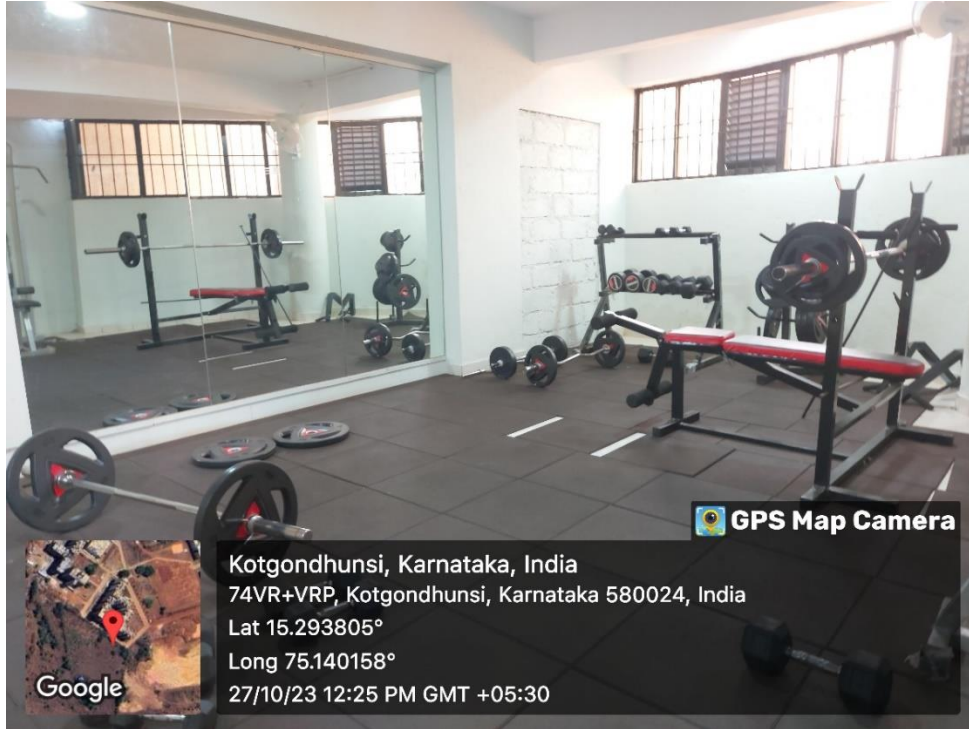

**KAHER's JAGADGURU GANGADHAR MAHASWAMIGALU
MOORUSAVIRMATH MEDICAL COLLEGE
Kundagol Cross, Kotagondhunshi,
(At Post Adargunchi) Hubballi-580028.**

(A Constituent unit of KLE Academy of Higher Education & Research (Deemed-to-be-University), Belagavi)

Website: principaljgmm2021@gmail.com

Email: infojgmmmc@kledeemeduniversity.edu.in

GROUND FLOOR GYMNASIUM