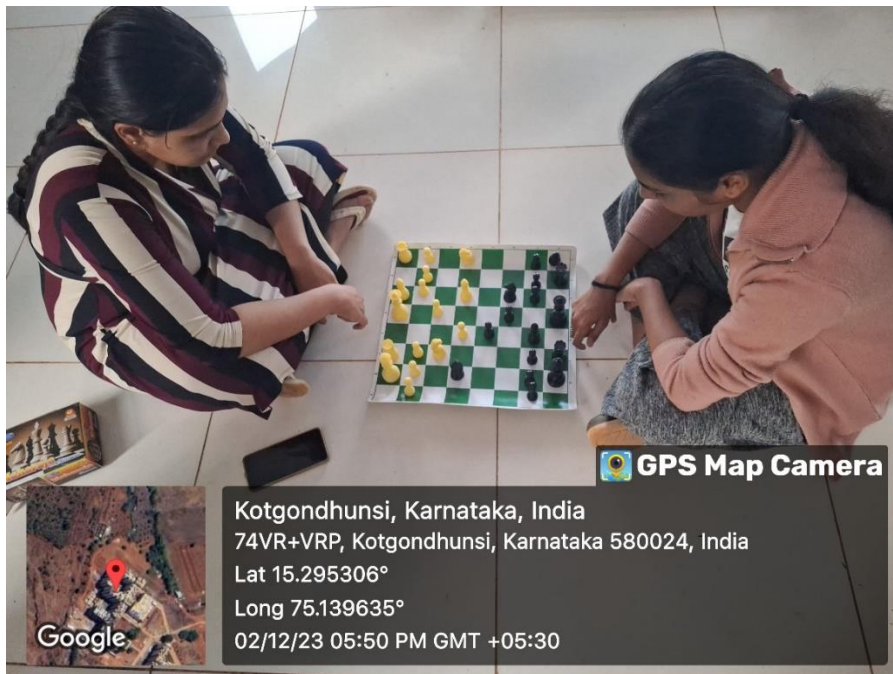

**KAHER's JAGADGURU GANGADHAR MAHASWAMIGALU
MOORUSAVIRMATH MEDICAL COLLEGE
Kundagol Cross, Kotagondhunshi,
(At Post Adargunchi) Hubballi-580028.**

(A Constituent unit of KLE Academy of Higher Education & Research (Deemed-to-be-University), Belagavi)

Website: principaljgmm2021@gmail.com

Email: infojgmmmc@kledeemeduniversity.edu.in

INDOOR SPORT- CARROM AND CHESS