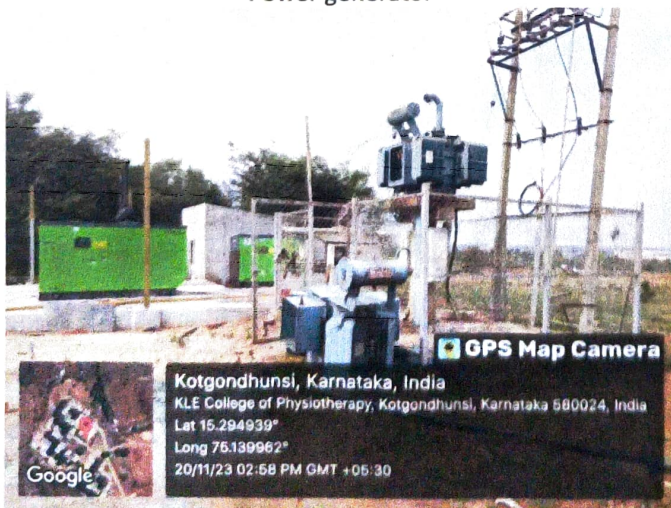

Website : <http://www.kcpt.kaher.edu.in> <http://www.kledeemeduniversity.edu.in>.

E-mail : principalbpthbl@kledeemeduniversity.edu.in

Signages - 1

Signages - 2

Power generator

Garden area

PRINCIPAL
KAHER's KLE College of Physiotherapy
Kotgondhushi, HUBBALLI-28.