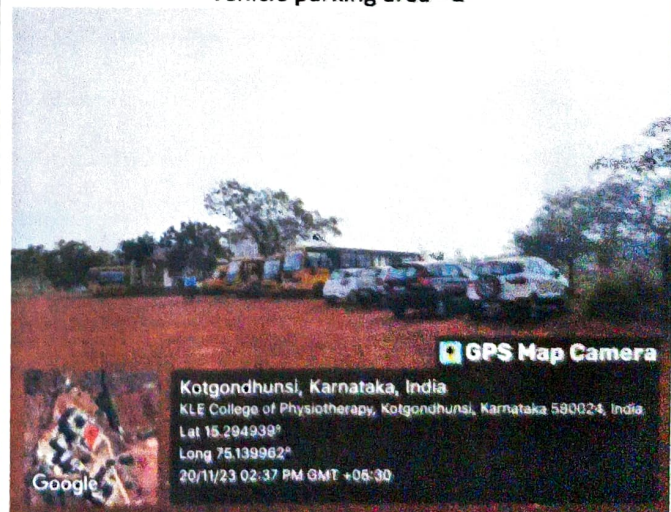

DELIGHT

Bus facility

Vehicle parking area - 1

Vehicle parking area - 2

PRINCIPAL
KAHER's KLE College of Physiotherapy
Kotgondhushi, HUBBALLI-28.

KLE COLLEGE OF PHYSIOTHERAPY KLE ACADEMY OF HIGHER EDUCATION AND RESERCH