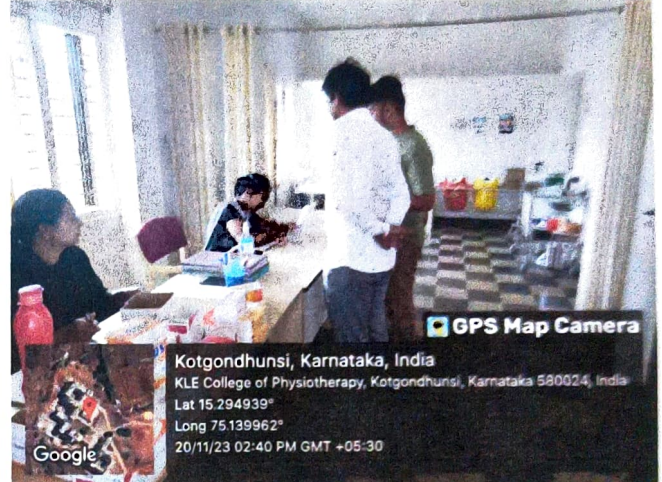

Website : <http://www.kcpt.kaher.edu.in> <http://www.kledeemeduniversity.edu.in>

E-mail : principalbpt@kledemeduniversity.edu.in

Medical facilities

Campus clinic

GPS Map Camera
Kotgondhuni, Karnataka, India
KLE College of Physiotherapy, Kotgondhuni, Karnataka 580024, India
Lat 15.294939°
Long 75.139962°
20/11/23 02:40 PM GMT +05:30