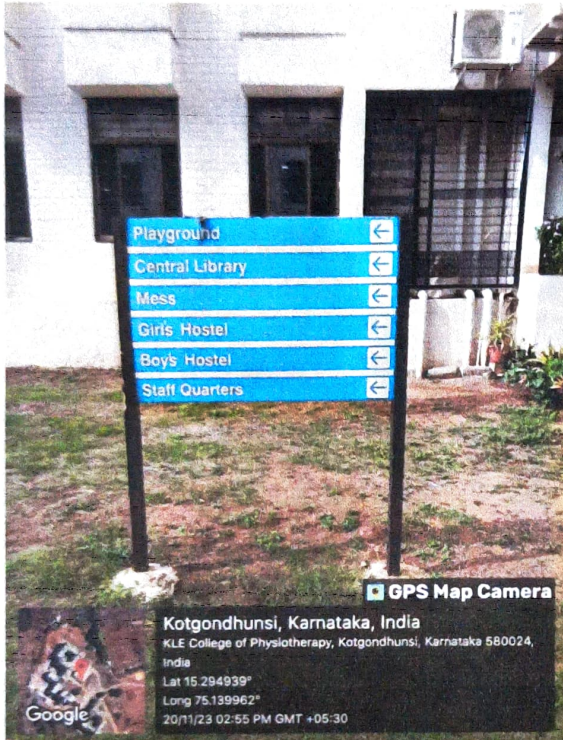

KLE COLLEGE OF PHYSIOTHERAPY KLE ACADEMY OF HIGHER EDUCATION AND RESERCH

(Formerly Known as KLE University)

(Deemed to be University Established U/s 3 of the UGC Act. 1956)

Accredited "A" grade by NAAC (3rd Cycle) Placed in category a by MoE (Gol)

Prerana Residential PU College Campus, Near Kundgol Cross, Kotagondhunshi, Hubballi-580028 (At. Post : Adargunchi)

Website : <http://www.kcpt.kaher.edu.in> <http://www.kledeemeduniversity.edu.in>.

E-mail : principalbpthbl@kledeemeduniversity.edu.in

Signages - 1