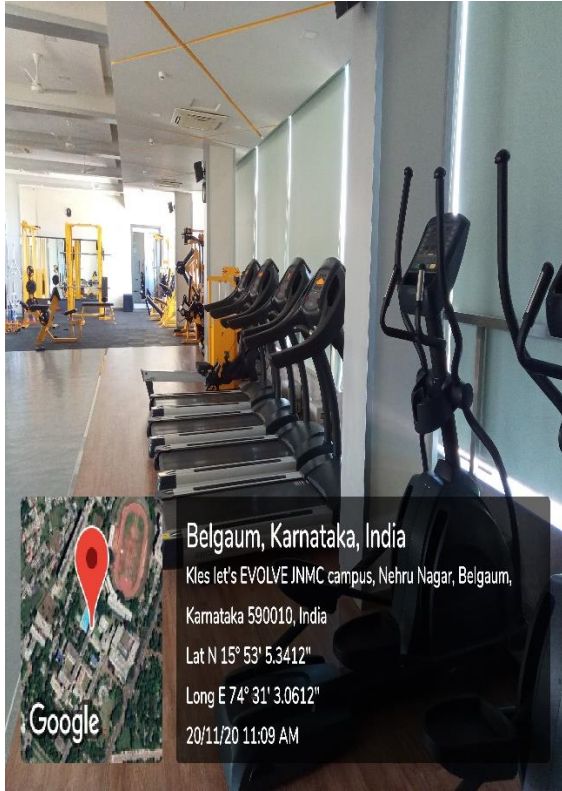

Swimming Pool

Swimming Pool

School of Music

Amphitheatre

Evolve - gym

Evolve - gym

Evolve - gym

Evolve - gym

Evolve - gym

Latitude: 13.090563
 Longitude: 74.535444
 Altitude: 38.4m
 Time: 21-05-2019 10:17
 Note: Hostel Gym

Evolve - gym

Unnamed Road, Nehru Nagar, Belgaum, Karnataka 590010, India

Type	Degree	DMS
Latitude	15.884816	15°53'5" N
Longitude	74.5181443	74°31'5" E