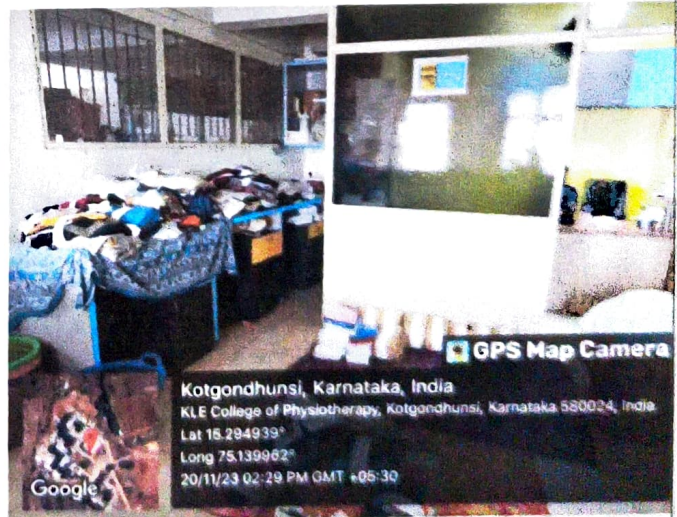

E-mail : principalbpthbl@kledeemeduniversity.edu.in

R M Foods - Cafeteria

Juice centre

General store

DELIGHT – Laundry services

Principal

PRINCIPAL
KAHER's KLE College of Physiotherapy
Kotgondhushi, HUBBALLI-28.