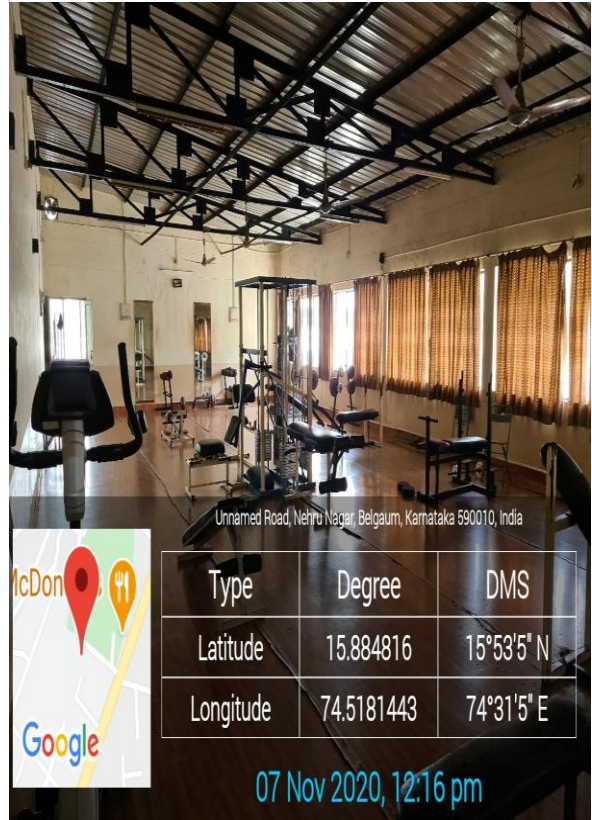

Swimming Pool

Swimming Pool

School of Music

Amphitheatre

Evolve - gym

Evolve - gym

Evolve - gym

Evolve - gym

Evolve - gym

Latitude: 13.090563
 Longitude: 74.535444
 Altitude: 38.4m
 Time: 21-05-2019 10:17
 Note: Hostel Gym

Evolve - gym

Unnamed Road, Nehru Nagar, Belgaum, Karnataka 590010, India

Type	Degree	DMS
Latitude	15.884816	15°53'5" N
Longitude	74.5181443	74°31'5" E