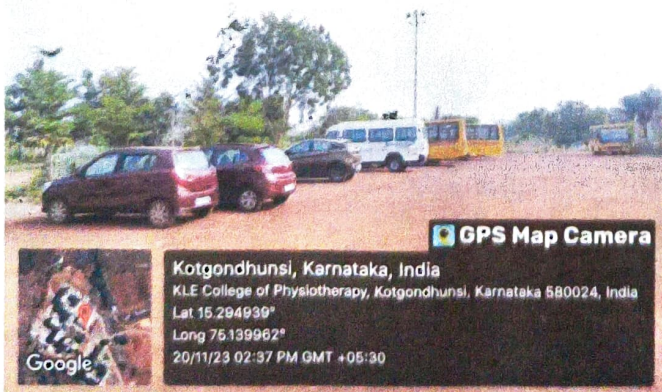

DELIGHT

Bus facility

Vehicle parking area - 1

Vehicle parking area - 2

PRINCIPAL
KAHER's KLE College of Physiotherapy
Kotgondhushi, HUBBALLI-28.

KLE COLLEGE OF PHYSIOTHERAPY KLE ACADEMY OF HIGHER EDUCATION AND RESERCH