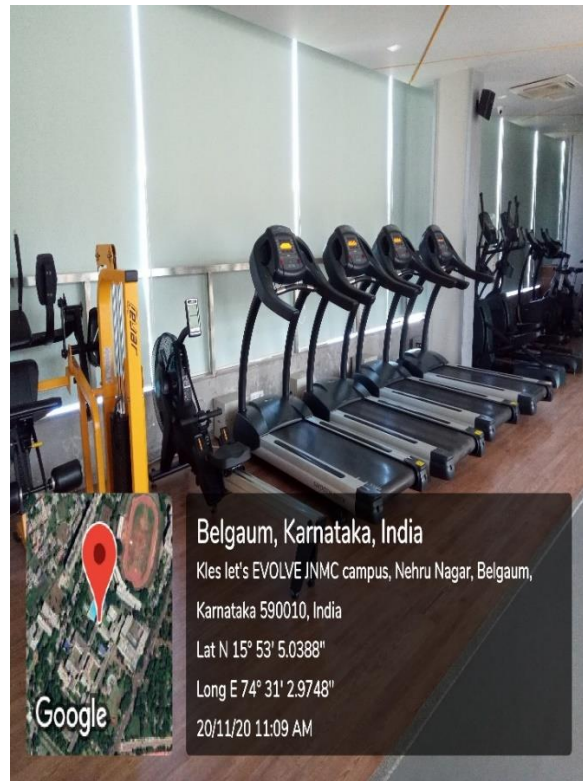

Swimming Pool

Swimming Pool

School of Music

Amphitheatre

Evolve - gym

Evolve - gym

Evolve - gym

Evolve - gym

Evolve - gym

Latitude: 13.090563
 Longitude: 74.535444
 Altitude: 38.4m
 Time: 21-05-2019 10:17
 Note: Hostel Gym

Evolve - gym

Unnamed Road, Nehru Nagar, Belgaum, Karnataka 590010, India

Type	Degree	DMS
Latitude	15.884816	15°53'5" N
Longitude	74.5181443	74°31'5" E