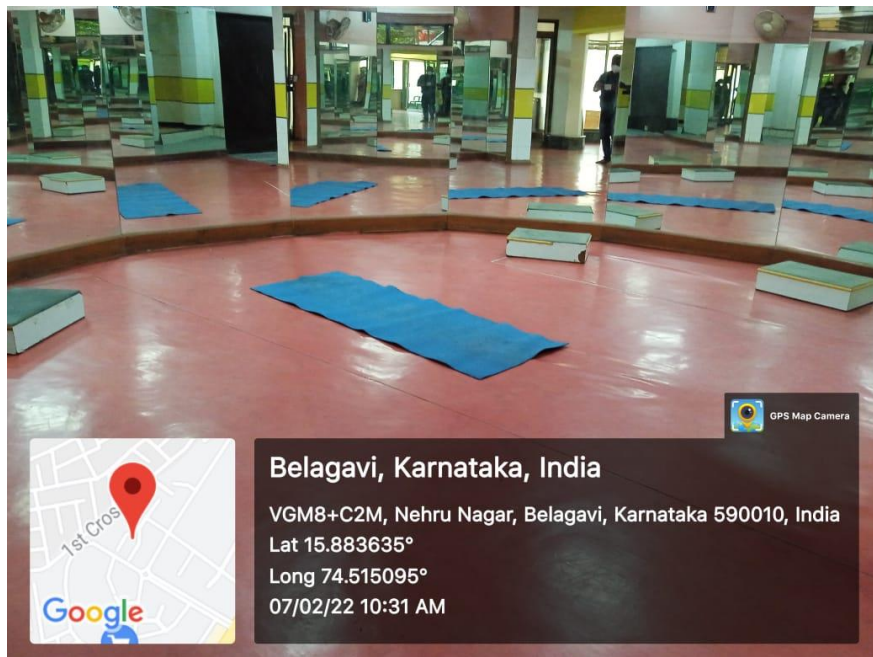

Hostel Gym

Belagavi, Karnataka, India

A.P.M.C. Road, Nehru Nagar, Belagavi, Karnataka 590010, India

Lat 15.881166°

Long 74.512454°

07/02/22 10:26 AM

Aerobics room

Belagavi, Karnataka, India